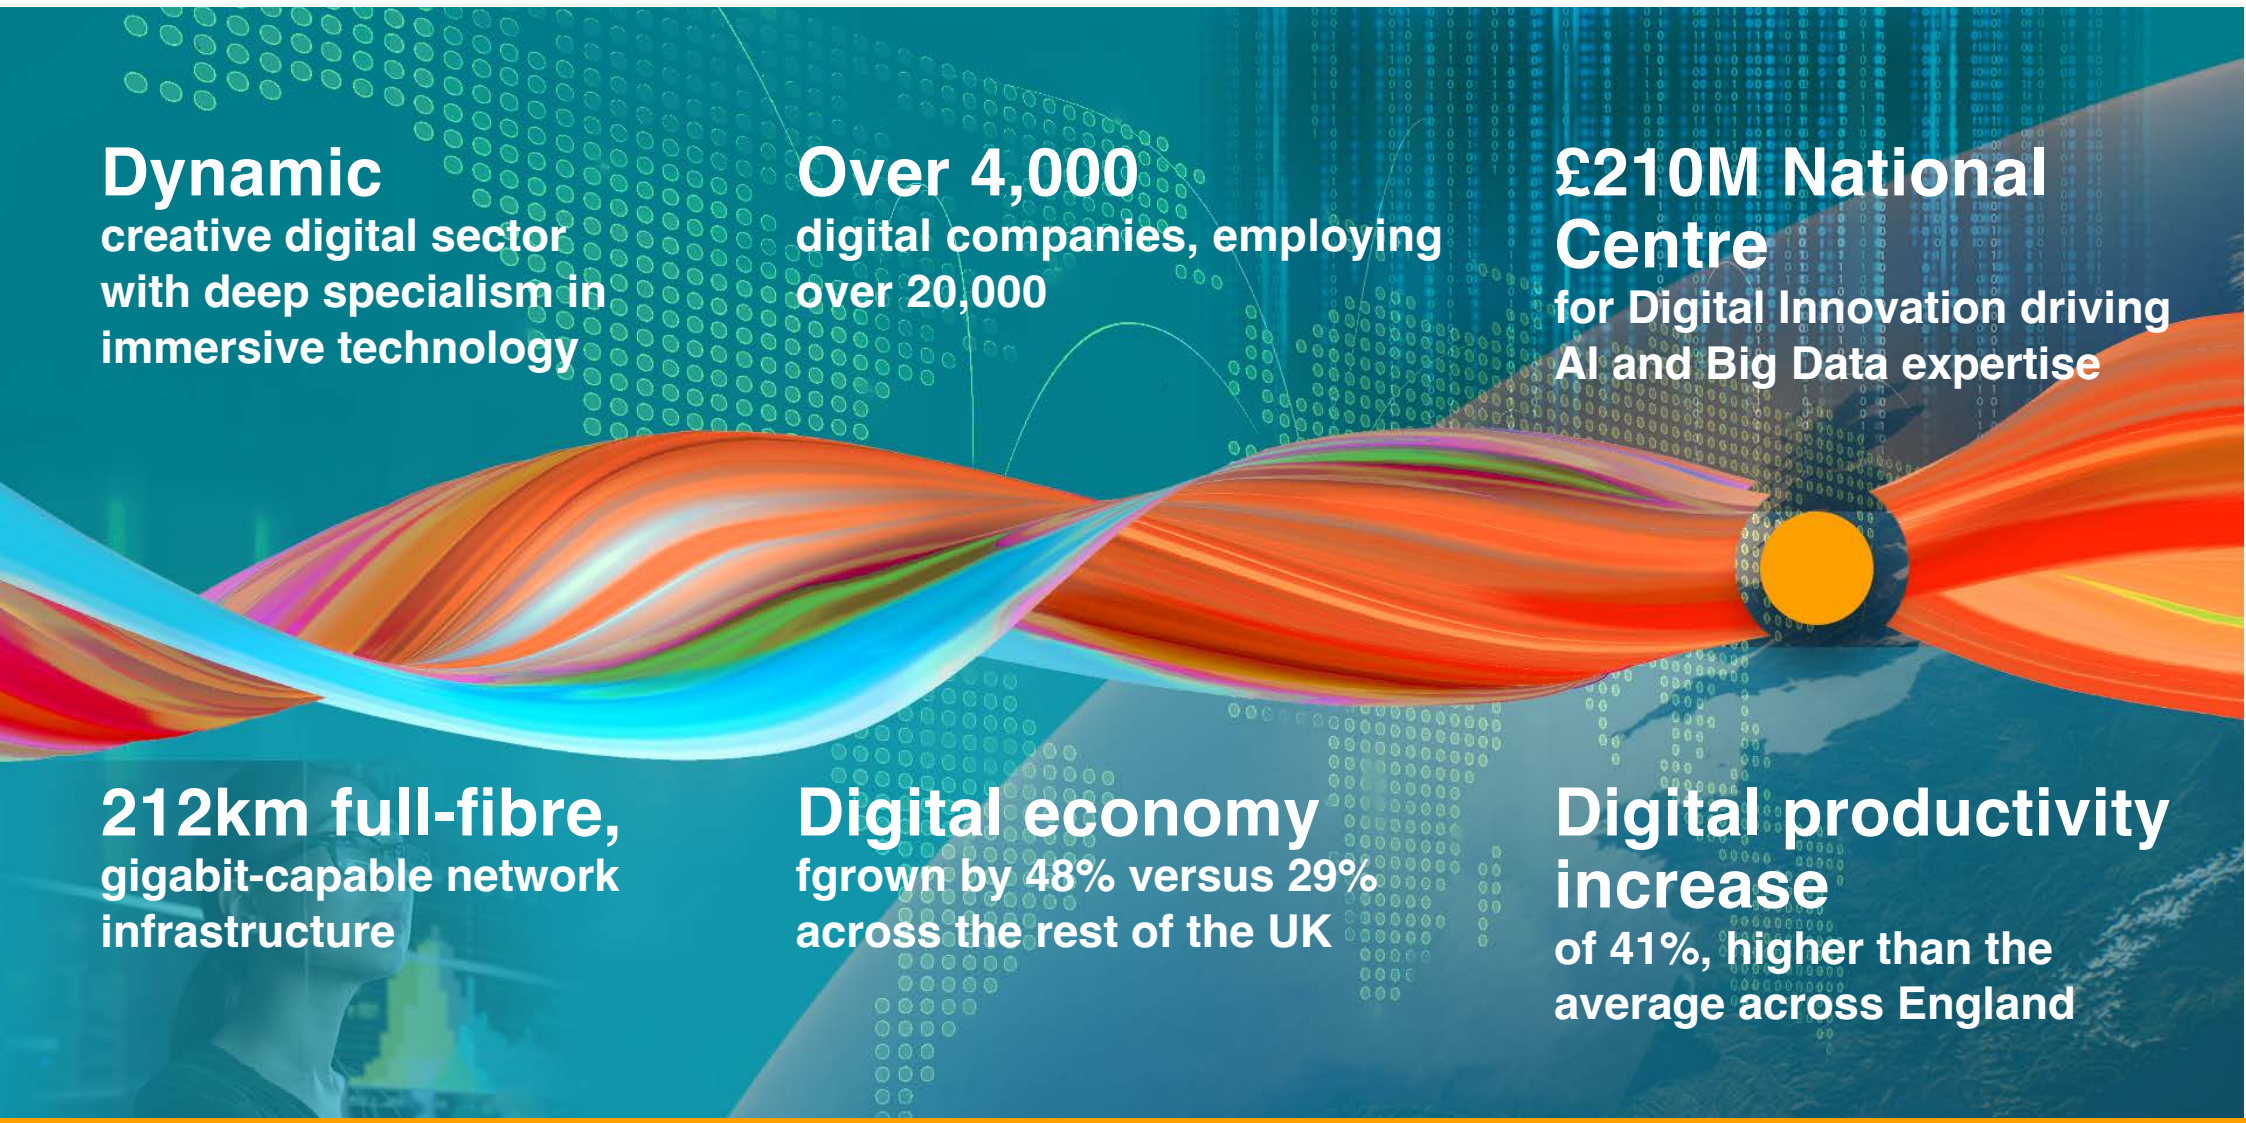

Live and work in one of the UK's most digitally-progressive regions, that's fuelling Big Data discoveries and an ever-evolving creative tech ecosystem.

Liverpool City Region has an enviable reputation as a home to those with innovative ideas and a pioneering spirit, leading to a track record of world firsts and disruptive breakthroughs.

From digital scientists harnessing Big Data and AI to programmers and developers creating compelling content, Liverpool City Region is a natural home for companies looking to become part of a dynamic tech ecosystem.